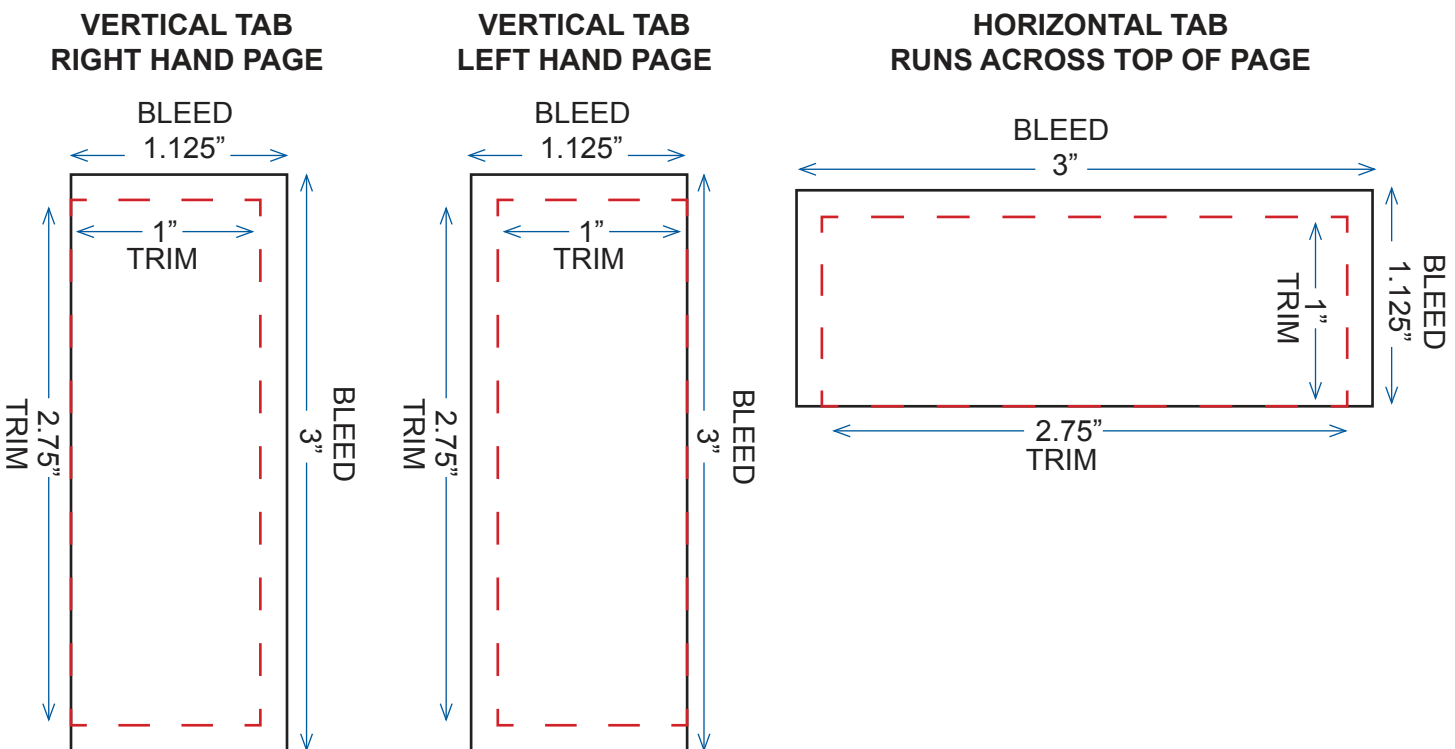

**Inserts:** Printing includes 4-Color, tip-in and bleed  
 Cover and Inserts: 110# Text Matte (65# Cover)  
 Text Paper: 40# Text Lynx Opaque

**Finished Size:** 7.5" width x 11" depth.

**Live Area (Safe Area):** 6" width x 10" depth. Please keep all text within the Live Area.

**NOTE:** When outputting files, please use the **DOCUMENT BLEED SETTINGS**

Ad Size	Width	Depth	
2 Facing Pages	13"	10"	(Image Area - allow 1/2" on either side of gutter)
2 Facing Pages, bleed	15.5"	11.25"	(Trims .125" All Sides- allow 1/2" on either side of gutter)
1 Page	6.5"	10"	(Image Area)
1 Page, bleed	7.75"	11.25"	(Trims .125" All Sides)
1/2 Page	6.5"	4.75"	(Image Area)

Inserts	Width	Depth	
1 Page, bleed	7.75"	11.25"	(Trims .125" All Sides)
1 Page, bleed with folded tab			
For the page:	7.75"	11.25"	(Trims .125" All Sides)
For the tab:	1.125"	3"	(Trims .125" on three sides)